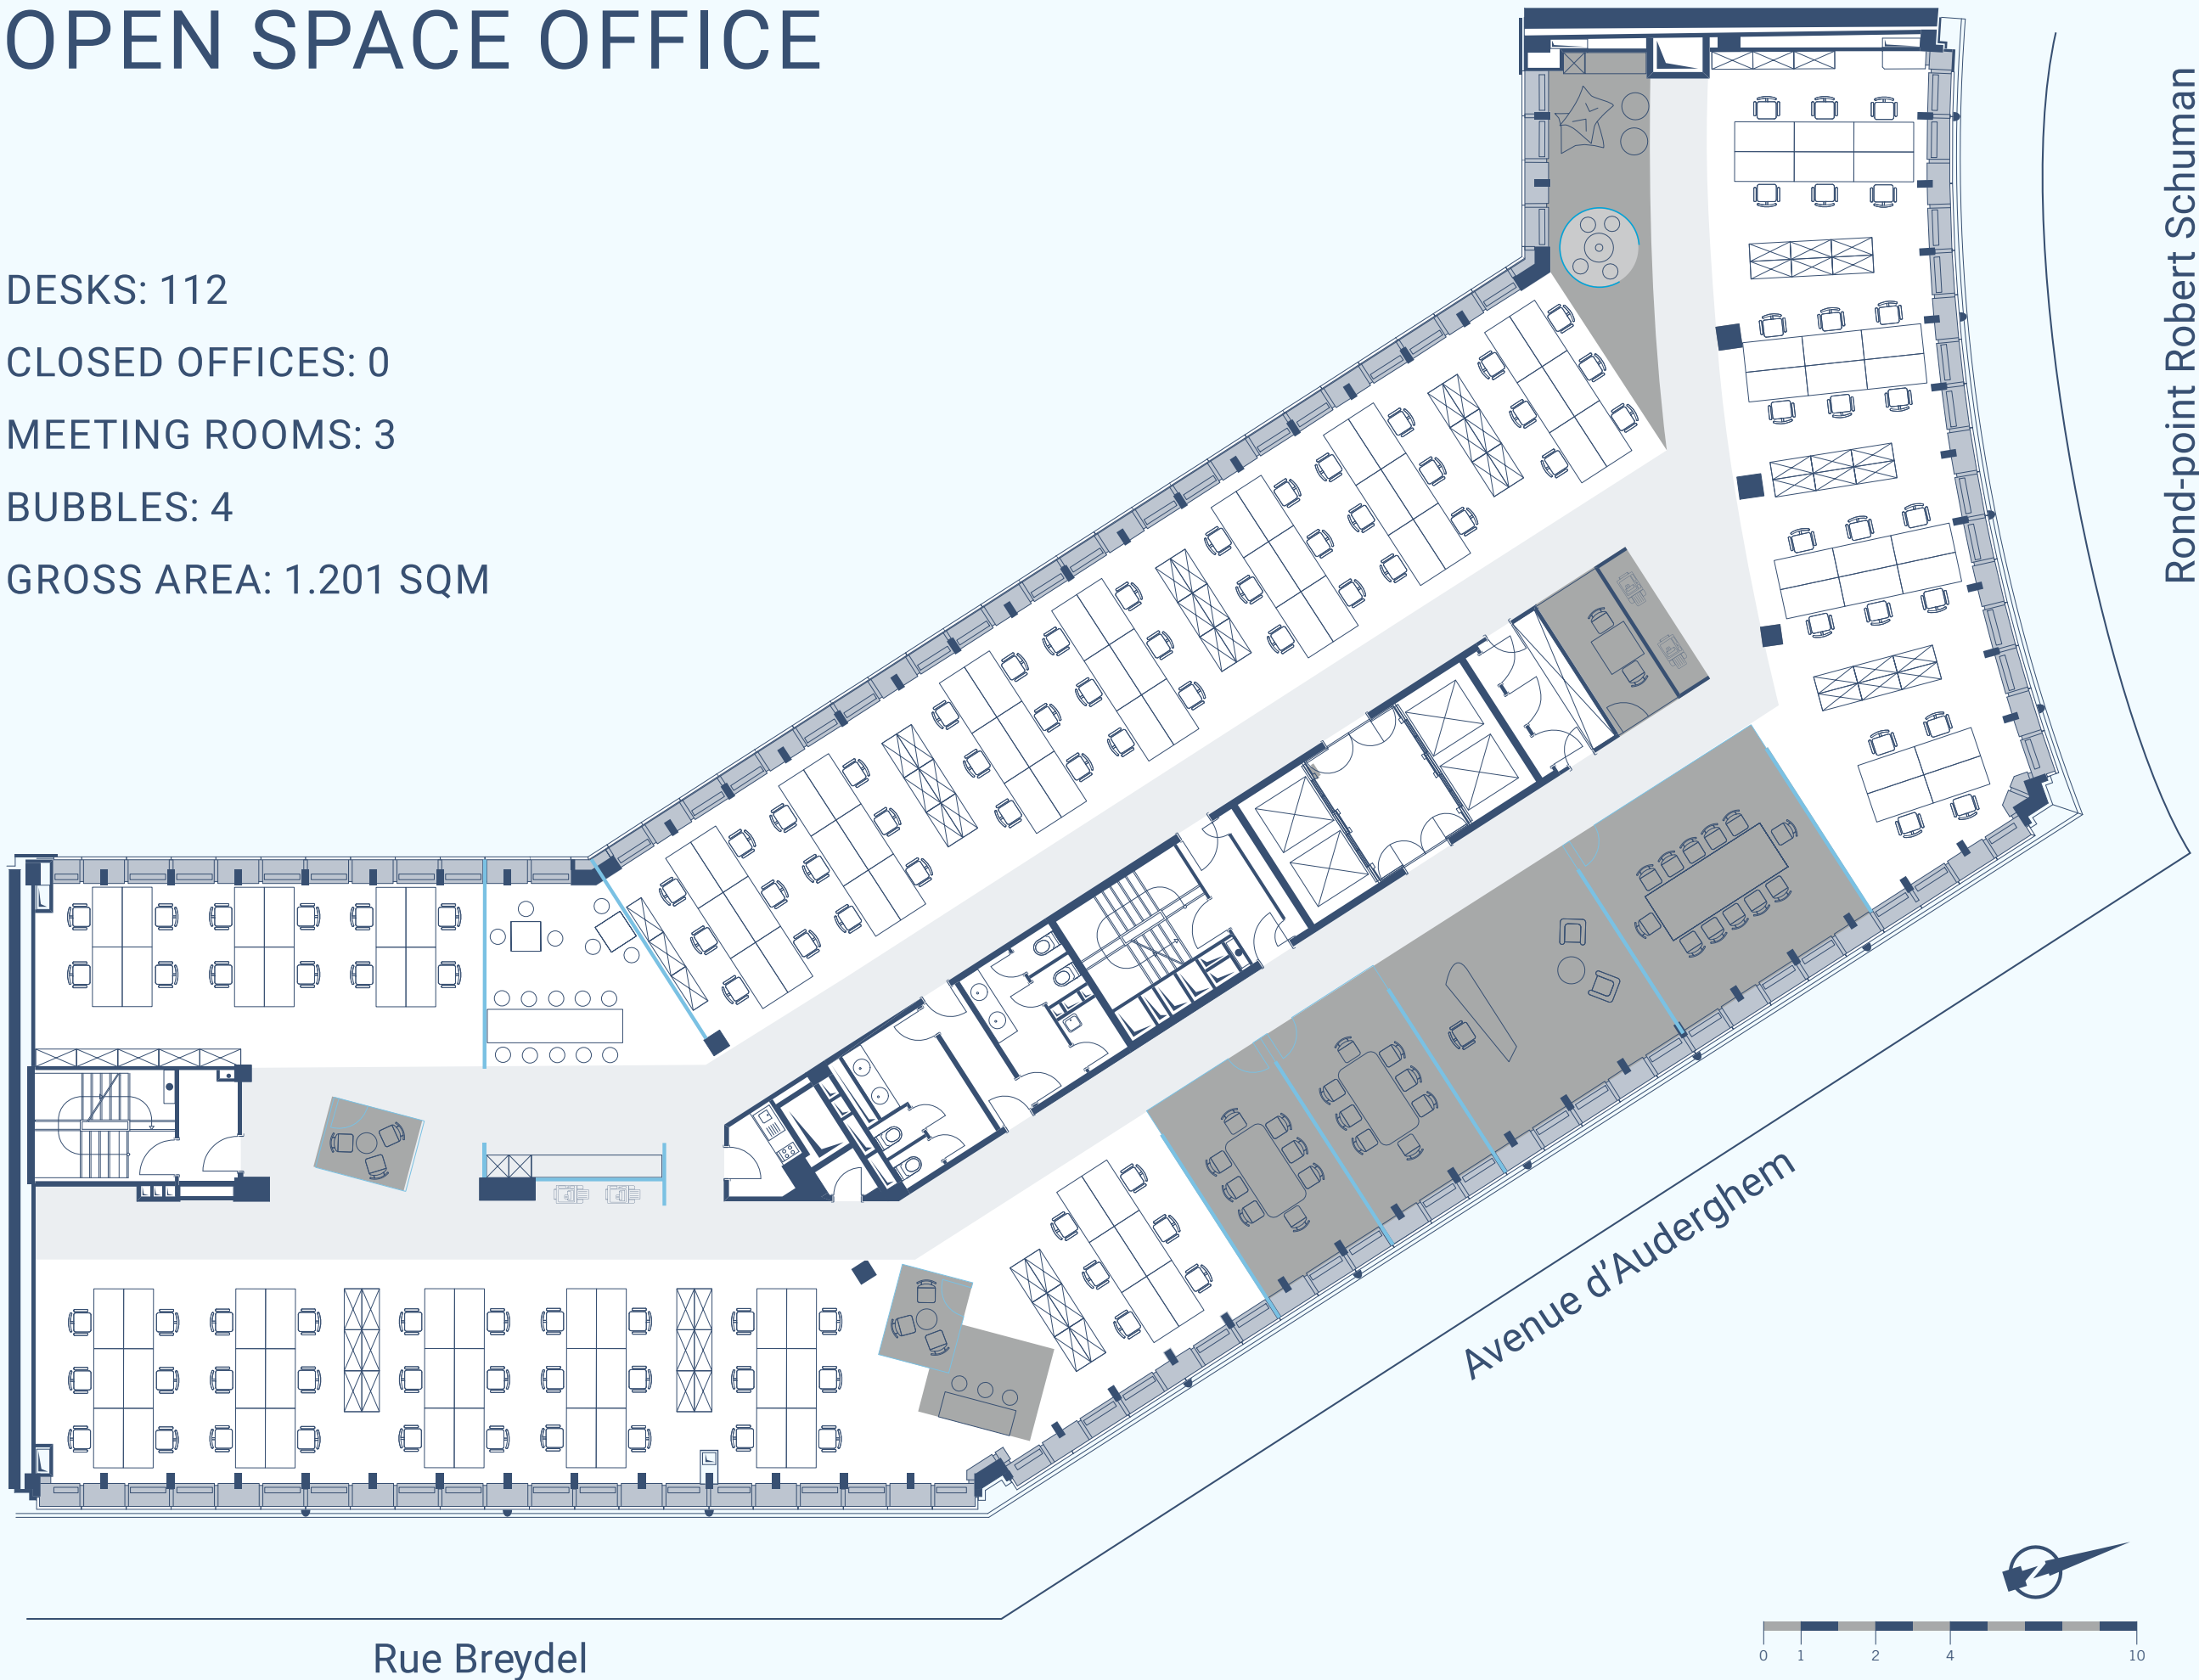

SCHUMAN 6

FLOOR PLANS – THE OPTIONS

OPEN SPACE OFFICE

DESKS: 112
CLOSED OFFICES: 0
MEETING ROOMS: 3
BUBBLES: 4
GROSS AREA: 1.201 SQM

MIXED OFFICE

DESKS: 92
CLOSED OFFICES: 7
MEETING ROOMS: 3
BUBBLES: 4
GROSS AREA: 1.201 SQM

CLOSED OFFICE

DESKS: 46
CLOSED OFFICES: 29
MEETING ROOMS: 4
BUBBLES: 2
GROSS AREA: 1.201 SQM