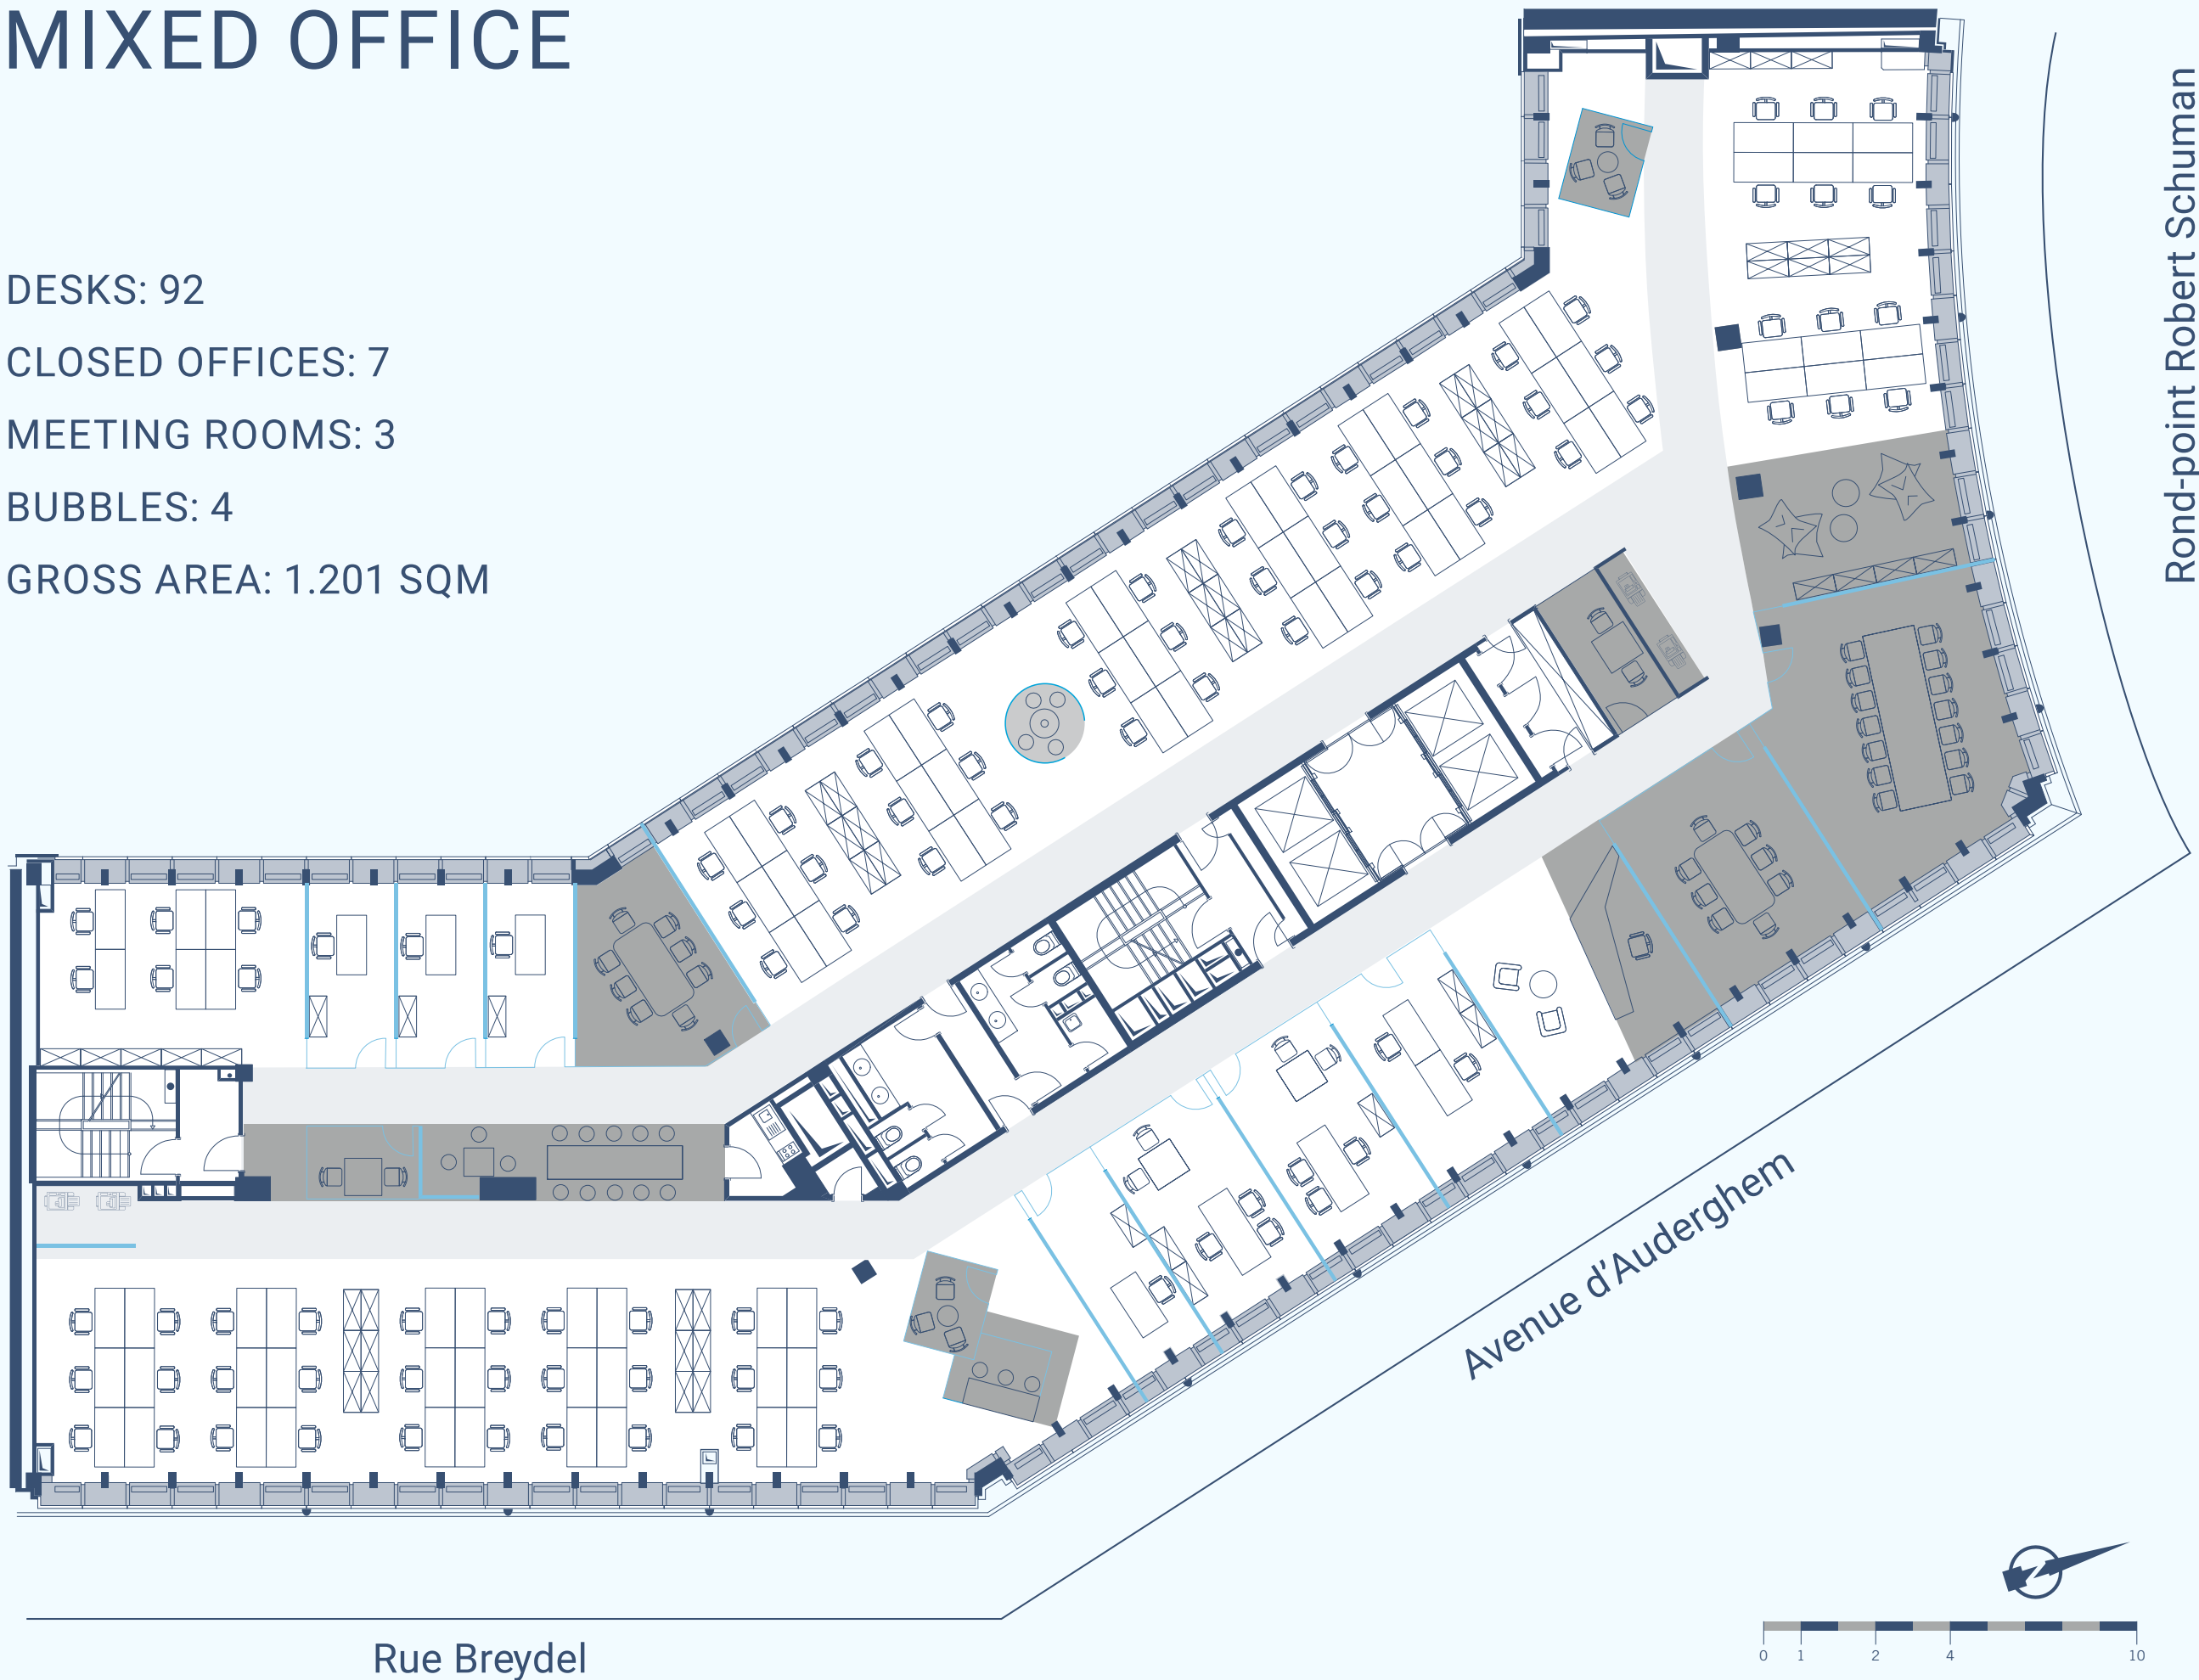

SCHUMAN 6

FLOOR PLANS – THE OPTIONS

OPEN SPACE OFFICE

DESKS: 112
CLOSED OFFICES: 0
MEETING ROOMS: 3
BUBBLES: 4
GROSS AREA: 1.201 SQM

MIXED OFFICE

DESKS: 92
CLOSED OFFICES: 7
MEETING ROOMS: 3
BUBBLES: 4
GROSS AREA: 1.201 SQM

CLOSED OFFICE

DESKS: 46
CLOSED OFFICES: 29
MEETING ROOMS: 4
BUBBLES: 2
GROSS AREA: 1.201 SQM